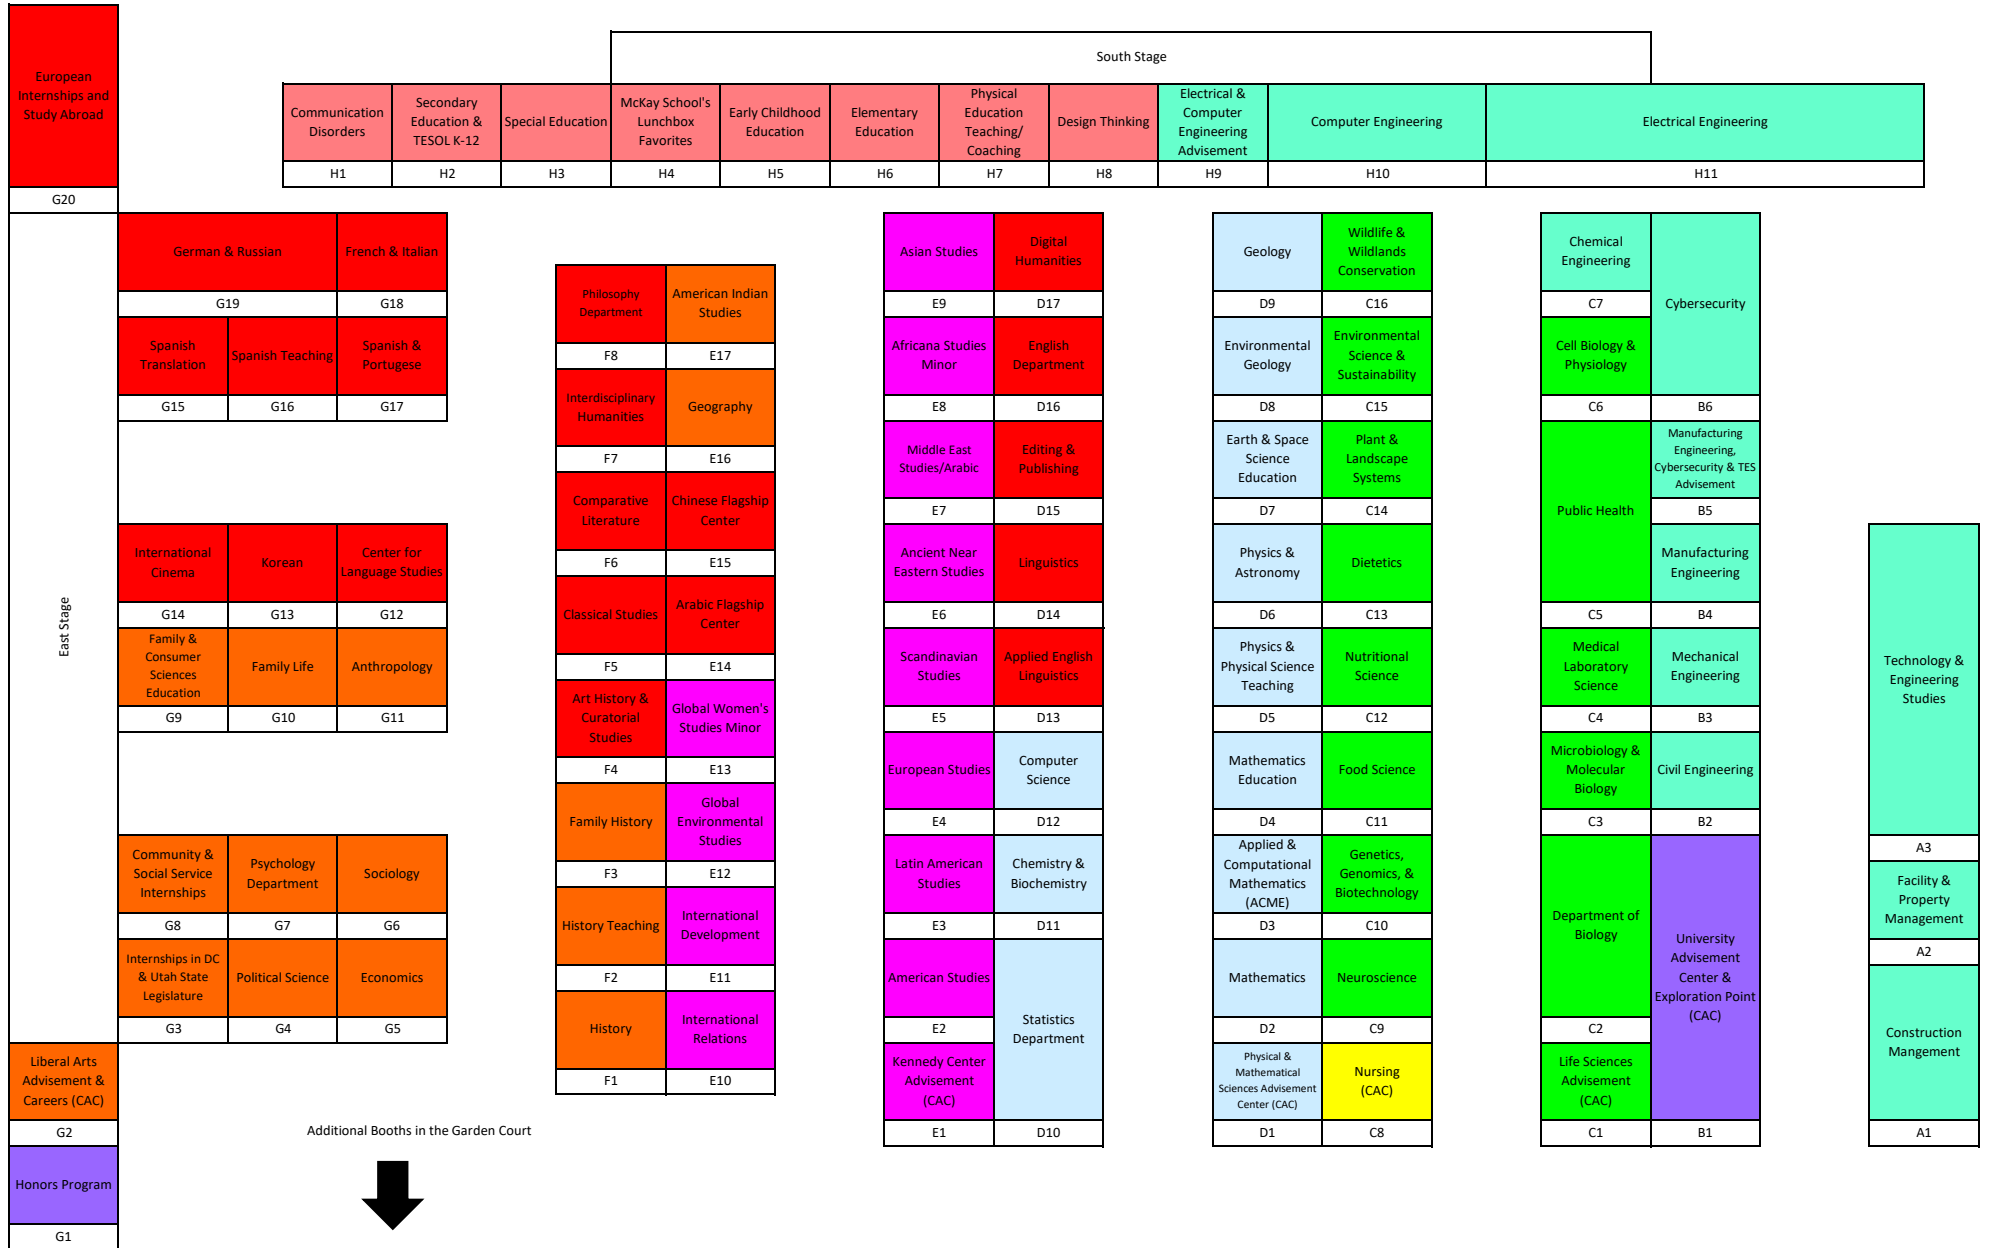

WSC Ballroom 2023